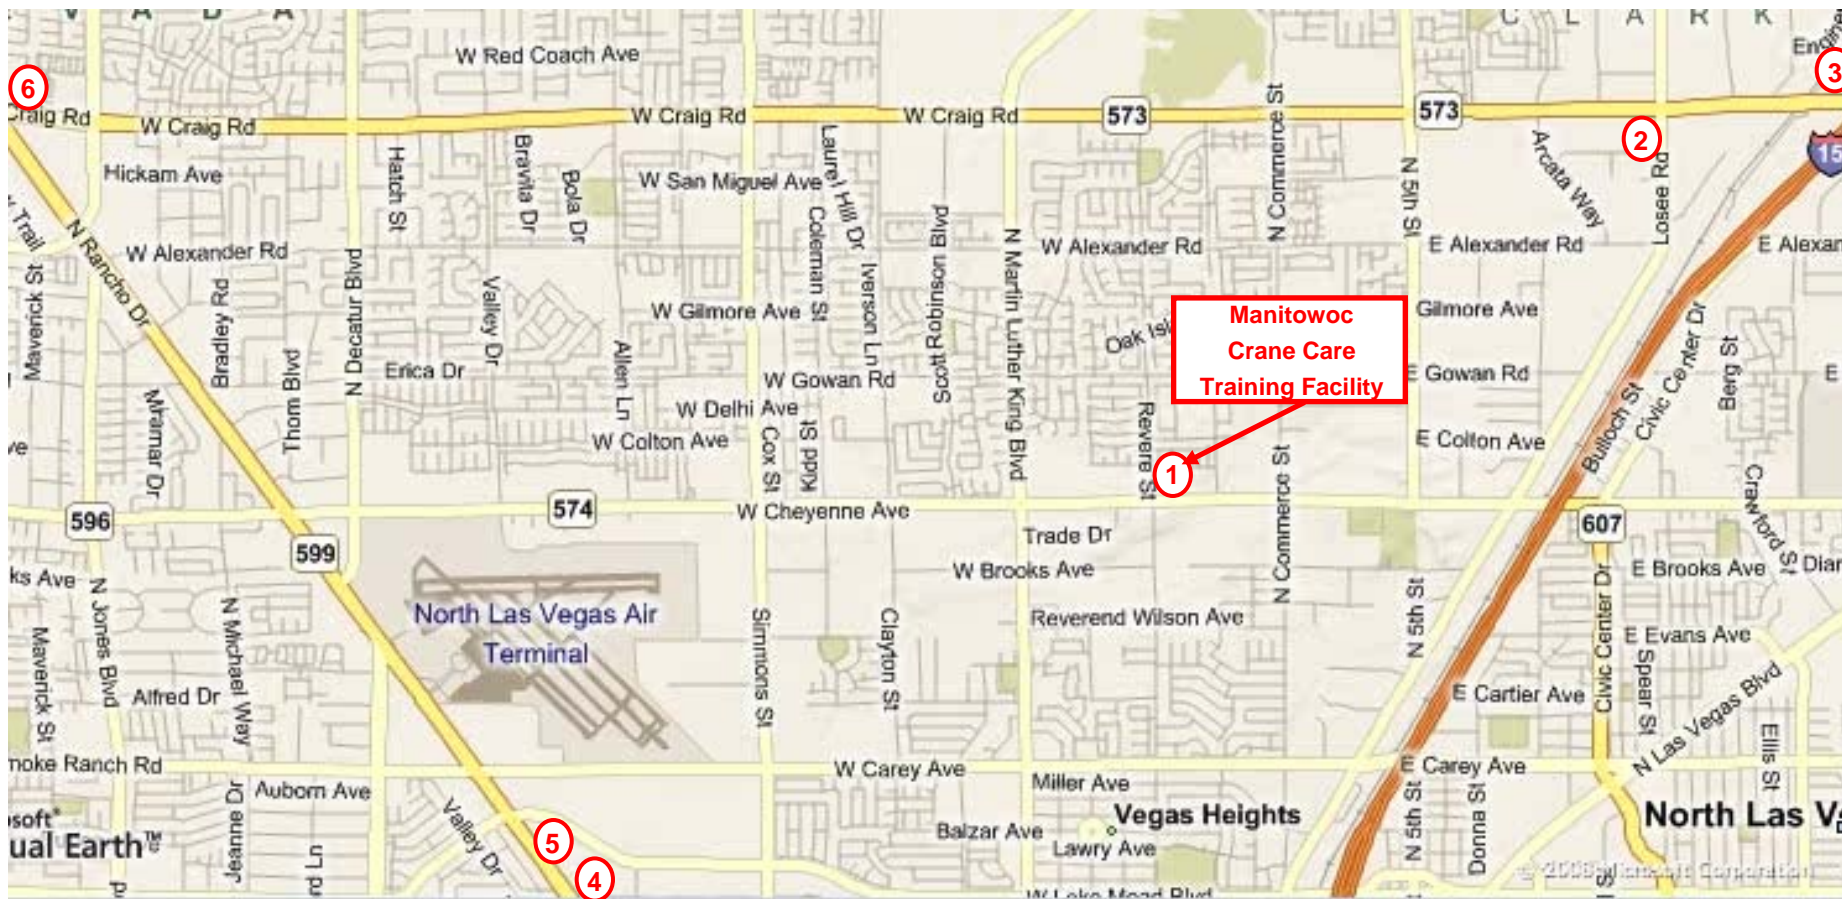

# Las Vegas Local Area & Hotel Guide Map

**1. MANITOWOC CRANE CARE TRAINING**  
 Cheyenne Commerce Center  
 730 W. Cheyenne Ave., Ste. B-20  
 North Las Vegas, Nevada 89030  
[www.cranecare.com](http://www.cranecare.com)

**3. Holiday Inn Express**  
 4540 Donovan Way  
 North Las Vegas, Nevada 89081  
 (800) 315 – 2621 or (702) 649 – 3000  
[www.hiexpress.com](http://www.hiexpress.com)

**5. Fiesta Rancho**  
 2400 North. Rancho Drive.  
 North Las Vegas, Nevada 89130  
 (702) 631 – 7000 or (888) 899 – 7770  
[www.stationscasinos.com](http://www.stationscasinos.com)

**2. Cannery Casino**  
 2121 East Craig Road.  
 North Las Vegas, Nevada 89030  
 (866) 999 – 4899 or (702) 507 – 5700  
[www.cannerycasinos.com](http://www.cannerycasinos.com)

**4. Texas Station**  
 2101 Texas Star Lane.  
 North Las Vegas, Nevada 89032  
 (702) 631 – 1000 or (800) 654 – 8888  
[www.stationscasinos.com](http://www.stationscasinos.com)

**6. Santa Fe Station**  
 4949 North. Rancho Drive.  
 North Las Vegas, Nevada 89130  
 (702) 658 – 4900 or (866) 767 – 7771  
[www.stationcasinos.com](http://www.stationcasinos.com)

**\* NOTE: Hotels 3,4,5 have same web address, when checking availability you must select the desired hotel from the property drop down on their main web site**